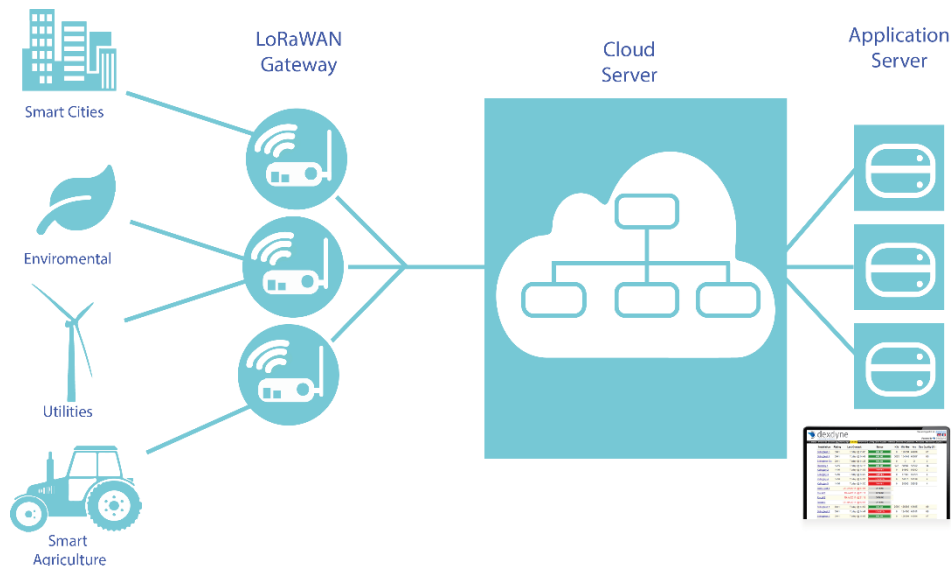

Dexdyne's IoT Solutions and Services

Dexdyne provides edge computing solutions, system integration and cloud based remote monitoring. For over 20 years we have delivered reliable data gathering and enterprise-level data visibility solutions to manage dispersed infrastructure in multi-tenanted environments. Building on this track record, we are now enhancing this capability by adding the flexibility of IoT solutions – based on 'Smart' LoRa sensors – to serve markets such as:

Smart Vertical Markets

- **Agriculture:** Soil VWC, Conductivity, O₂, Temperature, Humidity, Pressure, Weather.
- **Utilities:** Energy, Water, Gas, Fuel Oil.
- **Water:** Turbidity, Conductivity, ORP and Dissolved Oxygen.
- **City:** Noise, CO₂, Luminosity.
- **Environment:** PM10, PM2.5, CO, NO, O₃, Temp, Humidity.

Our Enterprise dashboard services are versatile, with the ability to accept and homogenise data from different applications and controllers. These services can be further customised to perform data analytics and provide consolidated reports on the performance of your process. Features of our Enterprise dashboard include:

- Integration with HTTP, MQTT, MS-Azure™ IoT Hub, Google IoT Core, AWS IoT.
- Data visualisation using SCADA-like mimics.
- Data analytics.
- Email and SMS alerts.
- No lock-ins.
- Low cost solution.

One System, Unlimited Possibilities ...